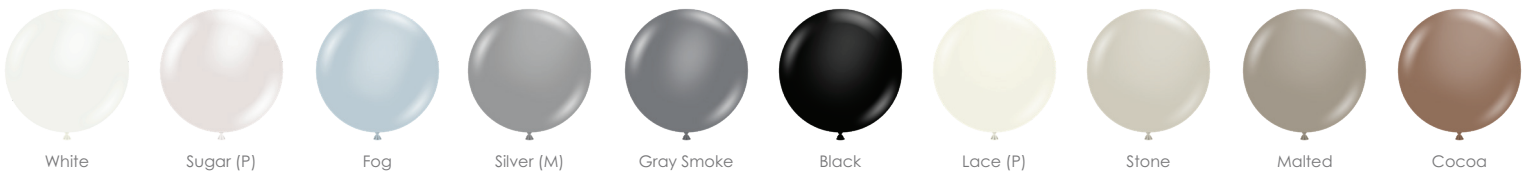

## BALLOONS

we are color

Metallic (M) Pearl (P) Crystal (C)